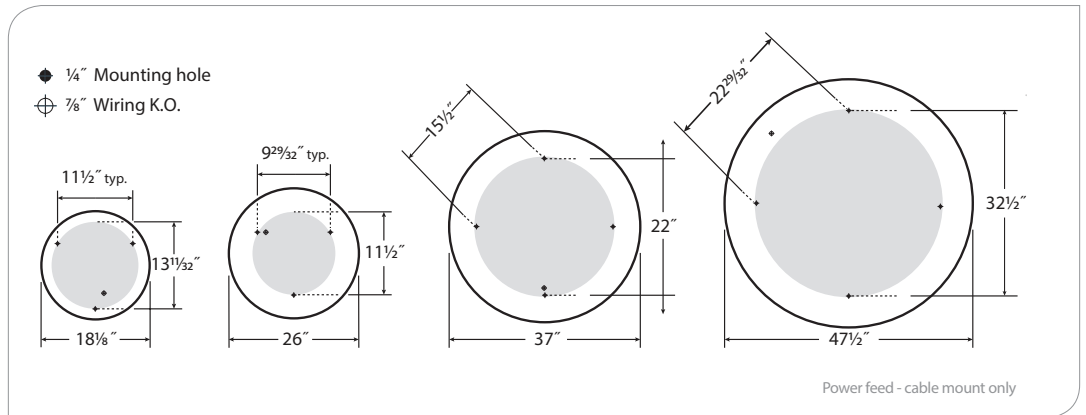

MOUNTING LOCATIONS

Choose from one of our Premium Colors with no set-up fee.

For paint chip samples, please email: info@prulite.com