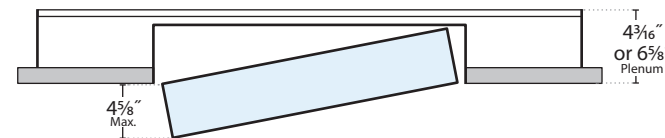

Client | DC Comics Architect | Beckson Design Associates

MOUNTING LOCATIONS

Choose from one of our Premium Colors with no set-up fee.

For paint chip samples, please email: info@prulite.com

TILT:

SMR - Semi Recessed up to 10.5° tilt Trimless
X7 mud-over flange for hard ceilings