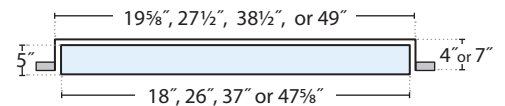

Break the plane for dramatic effect.

Another Prudential Ltg. first, merging our ever-popular P4000 pendant with a hard ceiling trimless flange. The P4000 can be tilted up to 15° for a fun, playful effect or just semi-recessed into the ceiling at different heights — easily adjustable by locking wingnuts.

P4030-LED35-SO-FWA

11889 Delivered Lumens

113 Watts

106 lm/w

LUMEN OUTPUT: Direct (D1)

	LO	MO	SO	HO
18" Im/w	950	1650	1950	2150
	19	33	39	47
2' Im/w	2100	3150	3900	5300
	35	54	67	97
3' Im/w	5800	9100	11889	17700
	56	87	113	177
4' Im/w	9200	11500	18200	28000
	88	110	174	281

Lumen output may vary +/- 5% 3500K used for lm/ft estimates above 4000K +2% llf, 3000K -2%, 2700K -4% -10% LLF for 90 CRI (4K, 3500K and 3K)

See LED Details PDF for more info

SERIES	LED COLOR	OUTPUT	SHIELD-ING	COLOR/FINISH	CEILING TRIM	DISTRI-BUTION	CIRCUIT-ING	VOLTAGE	PLENUM DEPTH	CEILING SYSTEMS	DRIVERS	OPTIONS
P4018 18" Dia. (11 lbs)	LED27 2700K (90CRI)	LO Low	FWA Flat White Acrylic Lens	TMW Textured Matte White	YBK Interior Matte Black Matte (Standard)	D1 Direct	SC Single Circuit	UNV (120-277)	SMR7 7" Plenum Semi- Recessed (Standard)	X1 T-Bar (9/16" or 15/16" T-Bar, Armstrong Interlude or slot grid)	ND Non-Dimming DM10 0-10v, 10% Dimming (Standard) DM01 0-10v, 1% Dimming	EML Emergency Battery, Low (P4018: 400; P4020: 500; P4030 & P4040: 900 delivered lumens)
P4020 2" Dia. (22 lbs)	LED3 3000K	SO Standard	VWA Convex White Acrylic Lens (1" Max drop)	YGW Gloss White (Standard)	TMW Textured Matte White (Recommended for t-bar installs)			347 (Emergency battery requires a Step Down transformer)	SMR4 4" Plenum Semi- Recessed	X7 Hard Ceiling (Hard ceiling mud over flange)	STEP Step Dimming, 100-50-Off, Osram NOTE: Lumens and watts per foot may differ for STEP drivers, consult factory	EMH Emergency Battery, High (NA - 18" & 2"; P4030 & P4040: 1250 delivered lumens)
P4030 3" Dia. (35 lbs)	LED35 3500K	HO High		Y_ Premium Color							LDE5 5-Series EcoSystem LED LDE1 Hi-lume 1% EcoSystem LED (Soft fade on, fade-to-black dimming)	PRUBIN Meticulous Binning and Labeling every LED board within a 2-step MacAdams Ellipse
P4040 4" Dia. (50 lbs)	LED4 4000K	PROG Pro- gram- mable Light Output (Specify desired lm or w/ fixture)		CC Custom Color	YGW Gloss White						LTE Hi-lume 1% 2-wire LED Driver (120V forward phase only) ECO 1% 0-10v, EldoLED ECDA 1% DALI, EldoLED SOLO 0.1% 0-10v, EldoLED (Dim to Dark) SODA 0.1% DALI, EldoLED (Dim to Dark)	
	LED3-90 90CRI				Y_ Premium Color							
	LED35-90 90CRI				CC Custom Color							
	LED4-90 90CRI				Y_ Premium Color							
					CC Custom Color