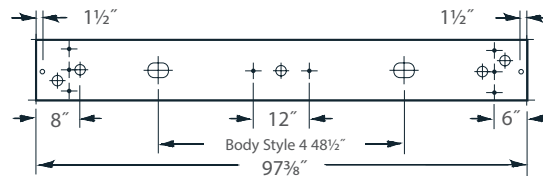

MOUNTING LOCATIONS

- ⊕ 2" x 3" K.O.
- ⊕ 7/8" Wiring K.O.
- ⊕ Mounting Hole
- 1/16" K.O. Stem Location