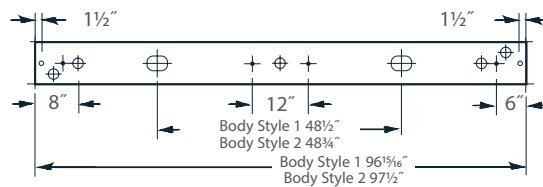

MOUNTING LOCATIONS

- ⊕ 2" x 3" K.O.
- ⊕ 7/8" Wiring K.O.
- ⊕ Mounting Hole
- 1/16" K.O. Stem Location