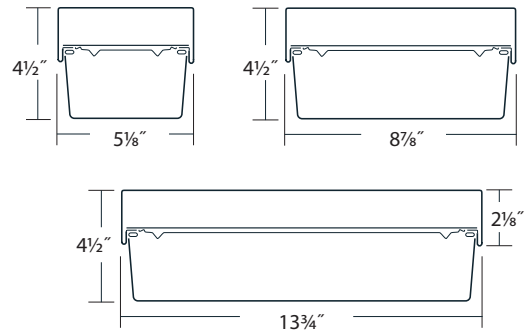

P1600 | Surface Mount

PRUDENTIAL LTG.

PRULITE.COM 213.746.0360

Type:

Job:

Perfect for hallways and stairwells.

A heavy-duty versatile enclosed commercial fixture with numerous lens options. The fixture can be surface-mounted or stem-mounted. It can also be mounted individually or in rows. It features a patented scissor-spring latch. A wet-listed version (P1660) is also available.

P1600-2-2T8-04-PRA-YGW
2950 Lamp Lumens
59 Input Watts

80%
EFFICIENCY

SERIES	BODY STYLE	LAMP ROWS	NOMINAL LENGTH	SHIELDING	COLOR / FINISH	CIRCUITING	VOLTAGE	MOUNTING	OPTIONS	
P1600 Damp	1 5 1/8"	1T8	2'	PRA Prismatic Acrylic Lens	TMW Textured Matte White	SC Single Circuit	120	SUR Surface Mount (Standard)	AL Aluminum Body	B__ Specific Ballast (Specify manufacturer and catalog number, consult factory)
P1660 Wet	2 8 7/8"	2T8 3T8	4'	HPRA High-Impact Acrylic Lens, Pattern 12	YGW Gloss White (Standard)	DC Dual Circuit (2-Lamp minimum)	277 347	SSC__ Top-Swivel Stem Mount (Specify length in inches, P1600 only)	EML* Emergency Battery, Low (600-700 delivered lumens)	FH Fixture Fusing (Slow blow)
	4 13 3/4"	2T8 3T8 4T8	8'	WA White Acrylic Diffuser HWA High-Impact White Acrylic Diffuser	Y__ Premium Color CC Custom Color	UNV (120-277)	EMH* Emergency Battery, High (1100-1400 delivered lumens)		DM Dimming (Specify manufacturer, voltage and other requirements)	GL Gasketed Lens
									RSE Rapid-Start Electronic	BSH Body Sway Hanger (Stem-mounting only)
									10THD Ballast with <10% Total Harmonic Distortion	*Consult factory for fixture lengths < 4'