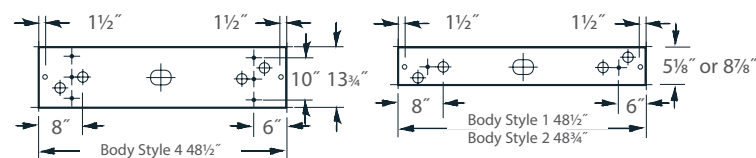

ADJOINING DETAIL

Choose from one of our Premium Colors with no set-up fee.

For paint chip samples, please e-mail: info@prulite.com

MOUNTING LOCATIONS

- ⊕ 2" x 3" K.O.
- ⊕ 7/8" Wiring K.O.
- ⊕ Mounting Hole
- 1/16" K.O. Stem Location