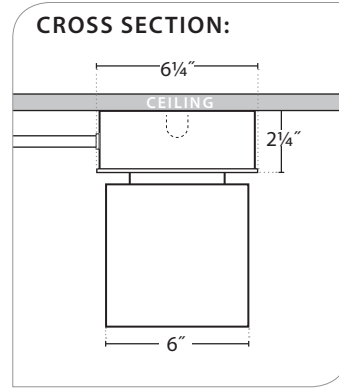

Stream™ Dot Pendant

PRUDENTIAL LTG.

PRULITE.COM 213.746.0360

INSTALLATION INSTRUCTIONS

SURFACE (SUR): EXPOSED CONDUIT CEILING (EXCP)

PARTS LIST

INSTALLATION

WARNING: Ground fixture in accordance with local and national electrical codes. Failure to do so may result in serious personal injury.