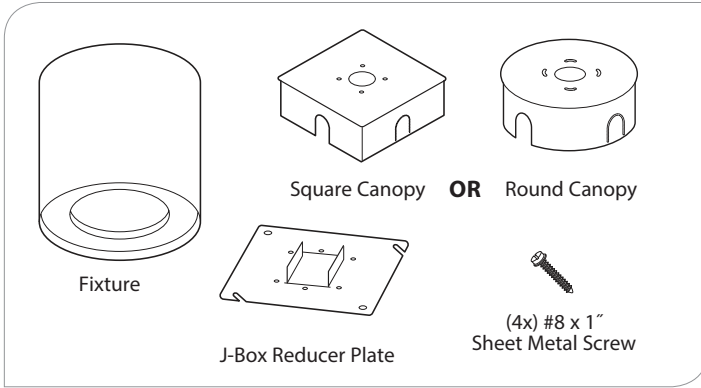

Stream™ Dot Pendant

PRUDENTIAL LTG.

PRULITE.COM 213.746.0360

INSTALLATION INSTRUCTIONS

SURFACE (SUR): EXPOSED CONDUIT CEILING (EXCP)

PARTS LIST

INSTALLATION

WARNING: Ground fixture in accordance with local and national electrical codes. Failure to do so may result in serious personal injury.

INSTALLATION INSTRUCTIONS

EXPLODED VIEW

WARNING: Ground fixture in accordance with local and national electrical codes. Failure to do so may result in serious personal injury.