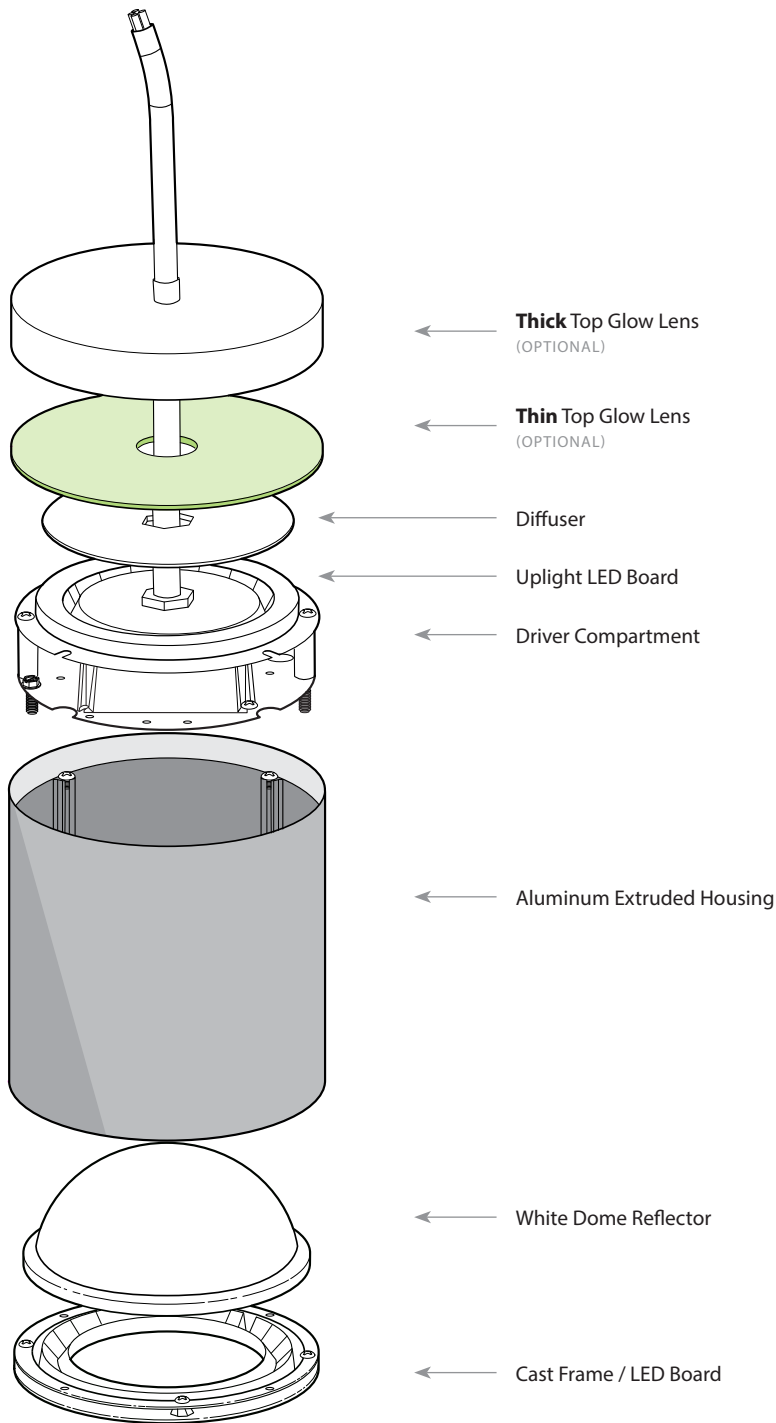

Stream™ Dot Pendant

PRUDENTIAL LTG.

PRULITE.COM 213.746.0360

INSTALLATION INSTRUCTIONS

SURFACE (SUR): EXPOSED CONDUIT CEILING (EXCP)

PARTS LIST

INSTALLATION

WARNING: Ground fixture in accordance with local and national electrical codes. Failure to do so may result in serious personal injury.

INSTALLATION INSTRUCTIONS

EXPLODED VIEW

WARNING: Ground fixture in accordance with local and national electrical codes. Failure to do so may result in serious personal injury.