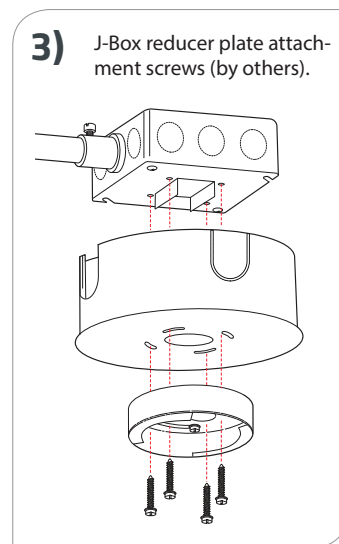

Stream™ Dot Pendant

PRUDENTIAL LTG.

PRULITE.COM 213.746.0360

INSTALLATION INSTRUCTIONS

SURFACE (SUR): EXPOSED CONDUIT CEILING (EXCP)

PARTS LIST

INSTALLATION

WARNING: Ground fixture in accordance with local and national electrical codes. Failure to do so may result in serious personal injury.

INSTALLATION INSTRUCTIONS

EXPLODED VIEW

WARNING: Ground fixture in accordance with local and national electrical codes. Failure to do so may result in serious personal injury.